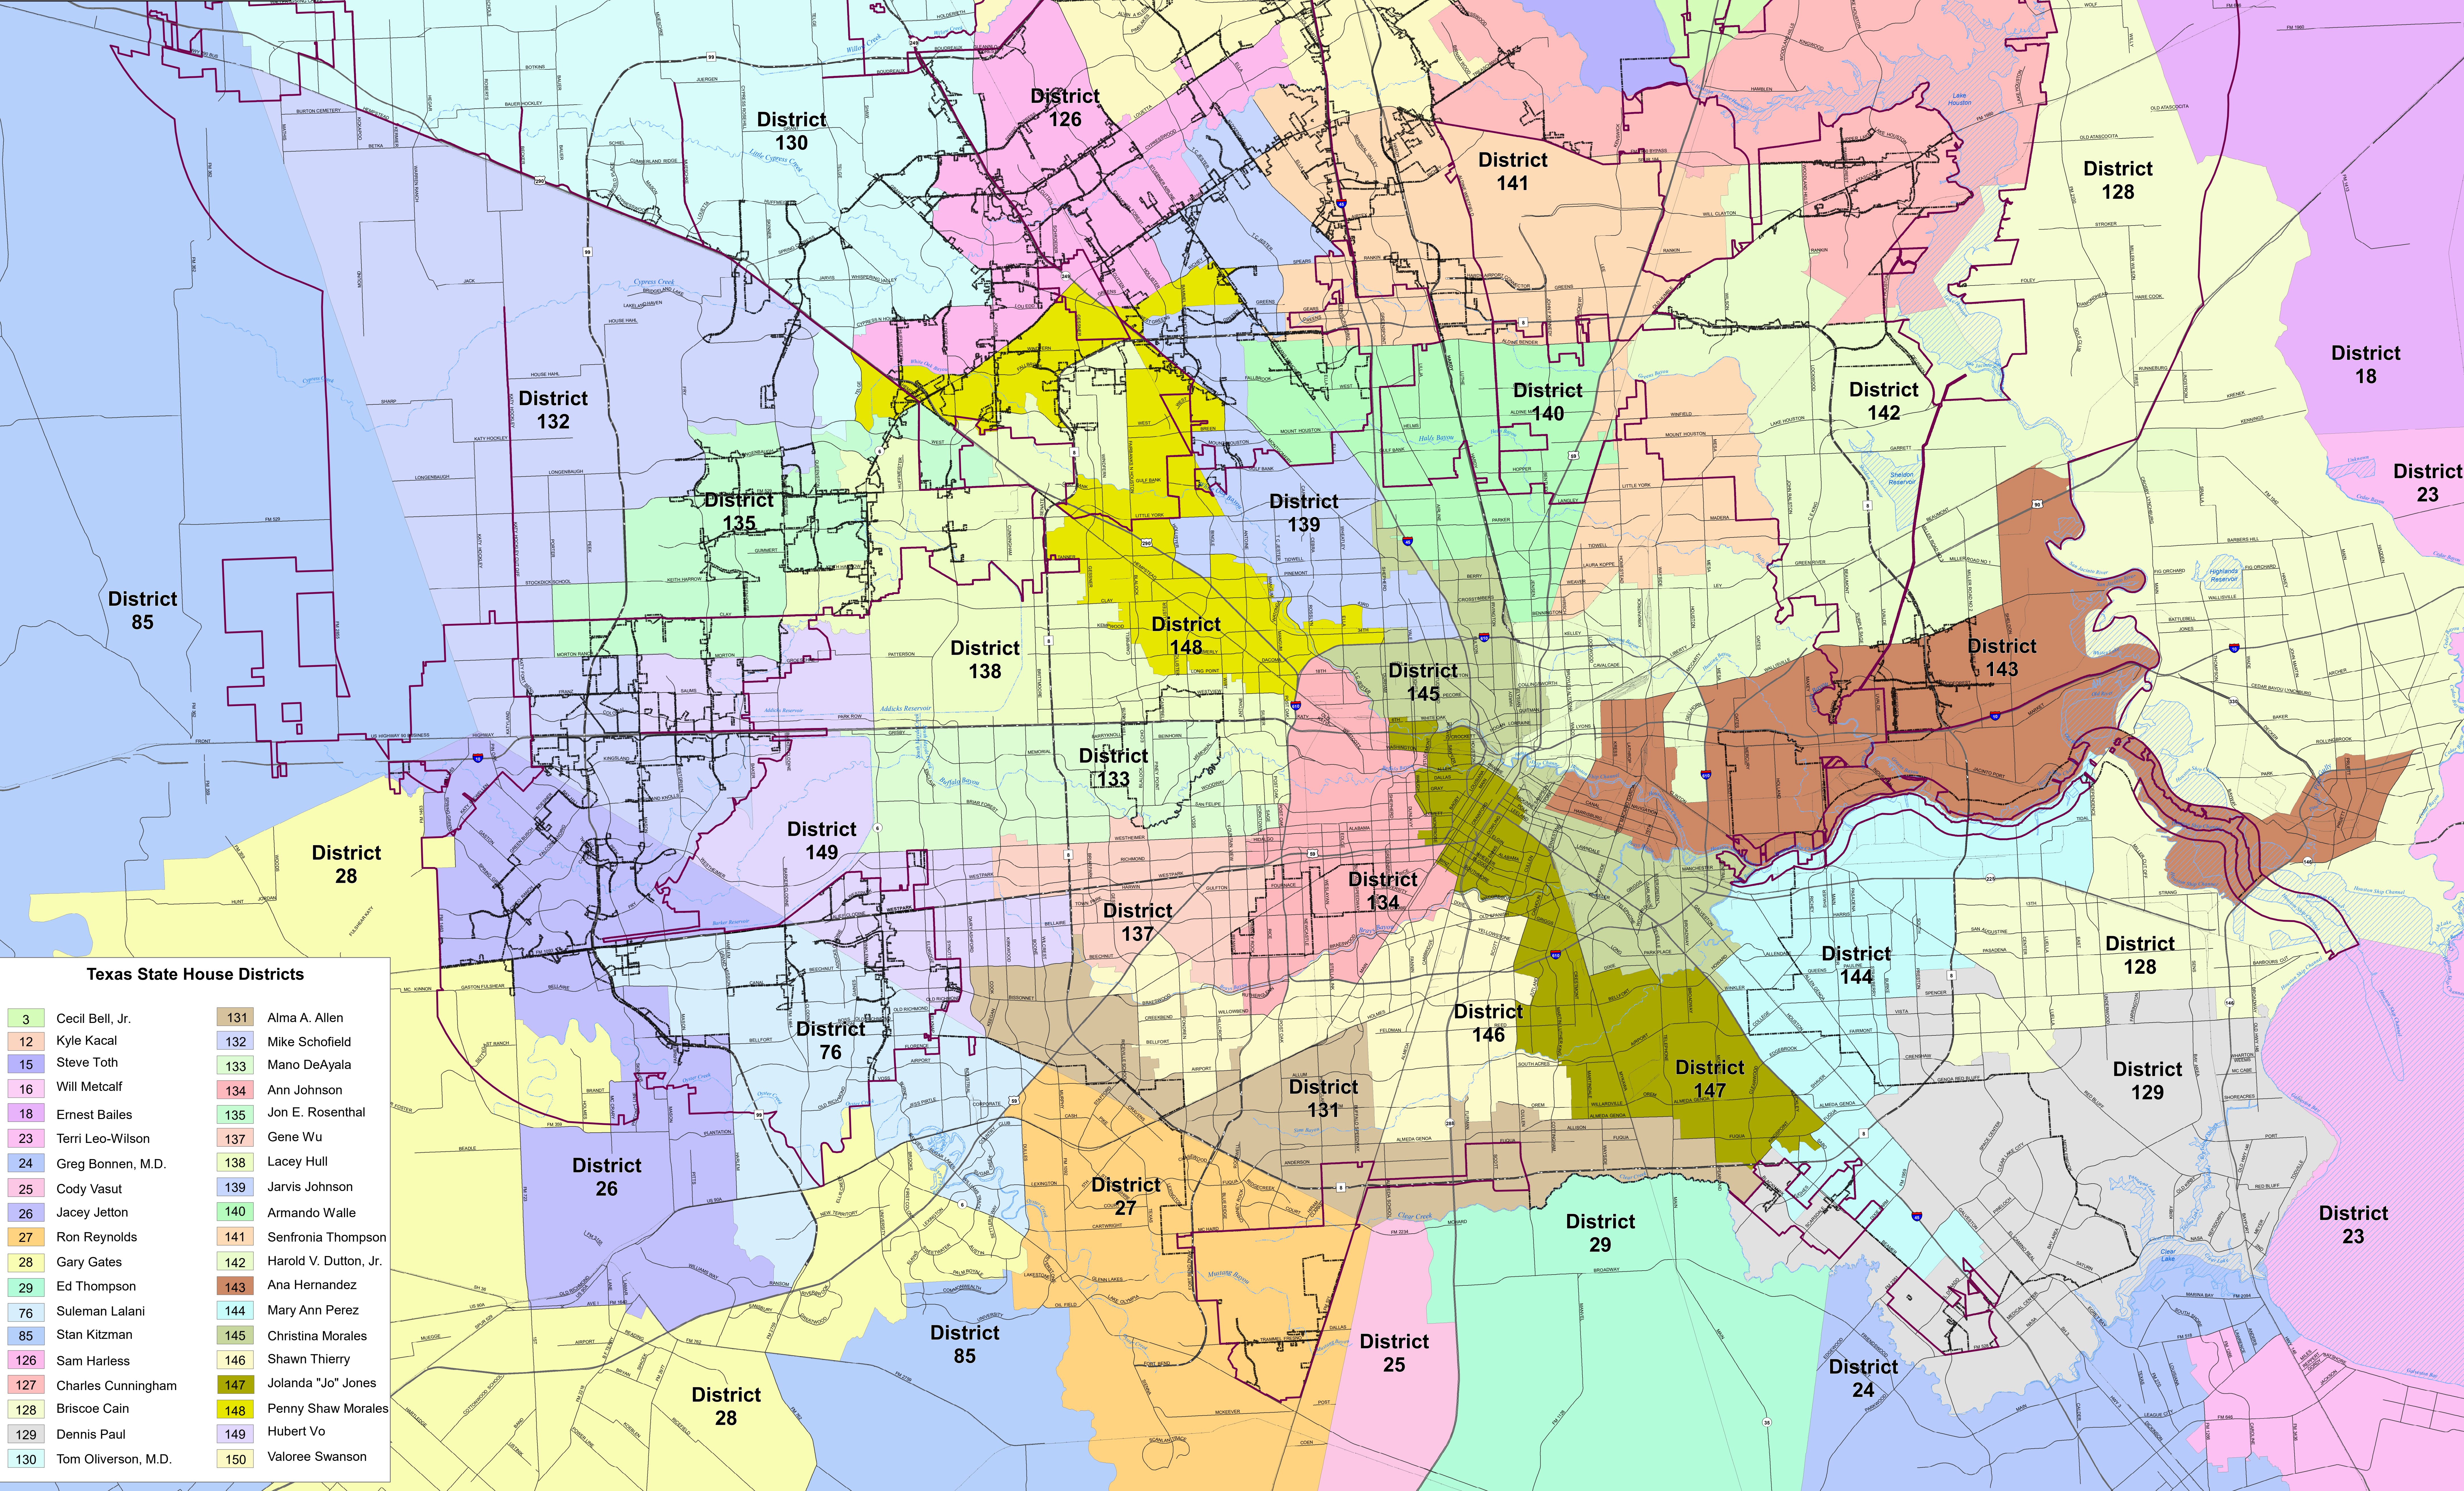

City of Houston Texas State House Districts

- Major Roads
- Freeway
- Tollway
- Railroads
- Waterway
- Water Body
- City Limits
- City of Houston ETJ

Texas State House Districts

3	Cecil Bell, Jr.	131	Alma A. Allen
12	Kyle Kacal	132	Mike Schofield
15	Steve Toth	133	Mano DeAyala
16	Will Metcalf	134	Ann Johnson
18	Ernest Bailes	135	Jon E. Rosenthal
23	Terri Leo-Wilson	137	Gene Wu
24	Greg Bonnen, M.D.	138	Lacey Hull
25	Cody Vasut	139	Jarvis Johnson
26	Jacey Jetton	140	Armando Walle
27	Ron Reynolds	141	Senfronia Thompson
28	Gary Gates	142	Harold V. Dutton, Jr.
29	Ed Thompson	143	Ana Hernandez
76	Suleman Lalani	144	Mary Ann Perez
85	Stan Kitzman	145	Christina Morales
126	Sam Harless	146	Shawn Thierry
127	Charles Cunningham	147	Jolanda "Jo" Jones
128	Briscoe Cain	148	Penny Shaw Morales
129	Dennis Paul	149	Hubert Vo
130	Tom Oliverson, M.D.	150	Valoree Swanson