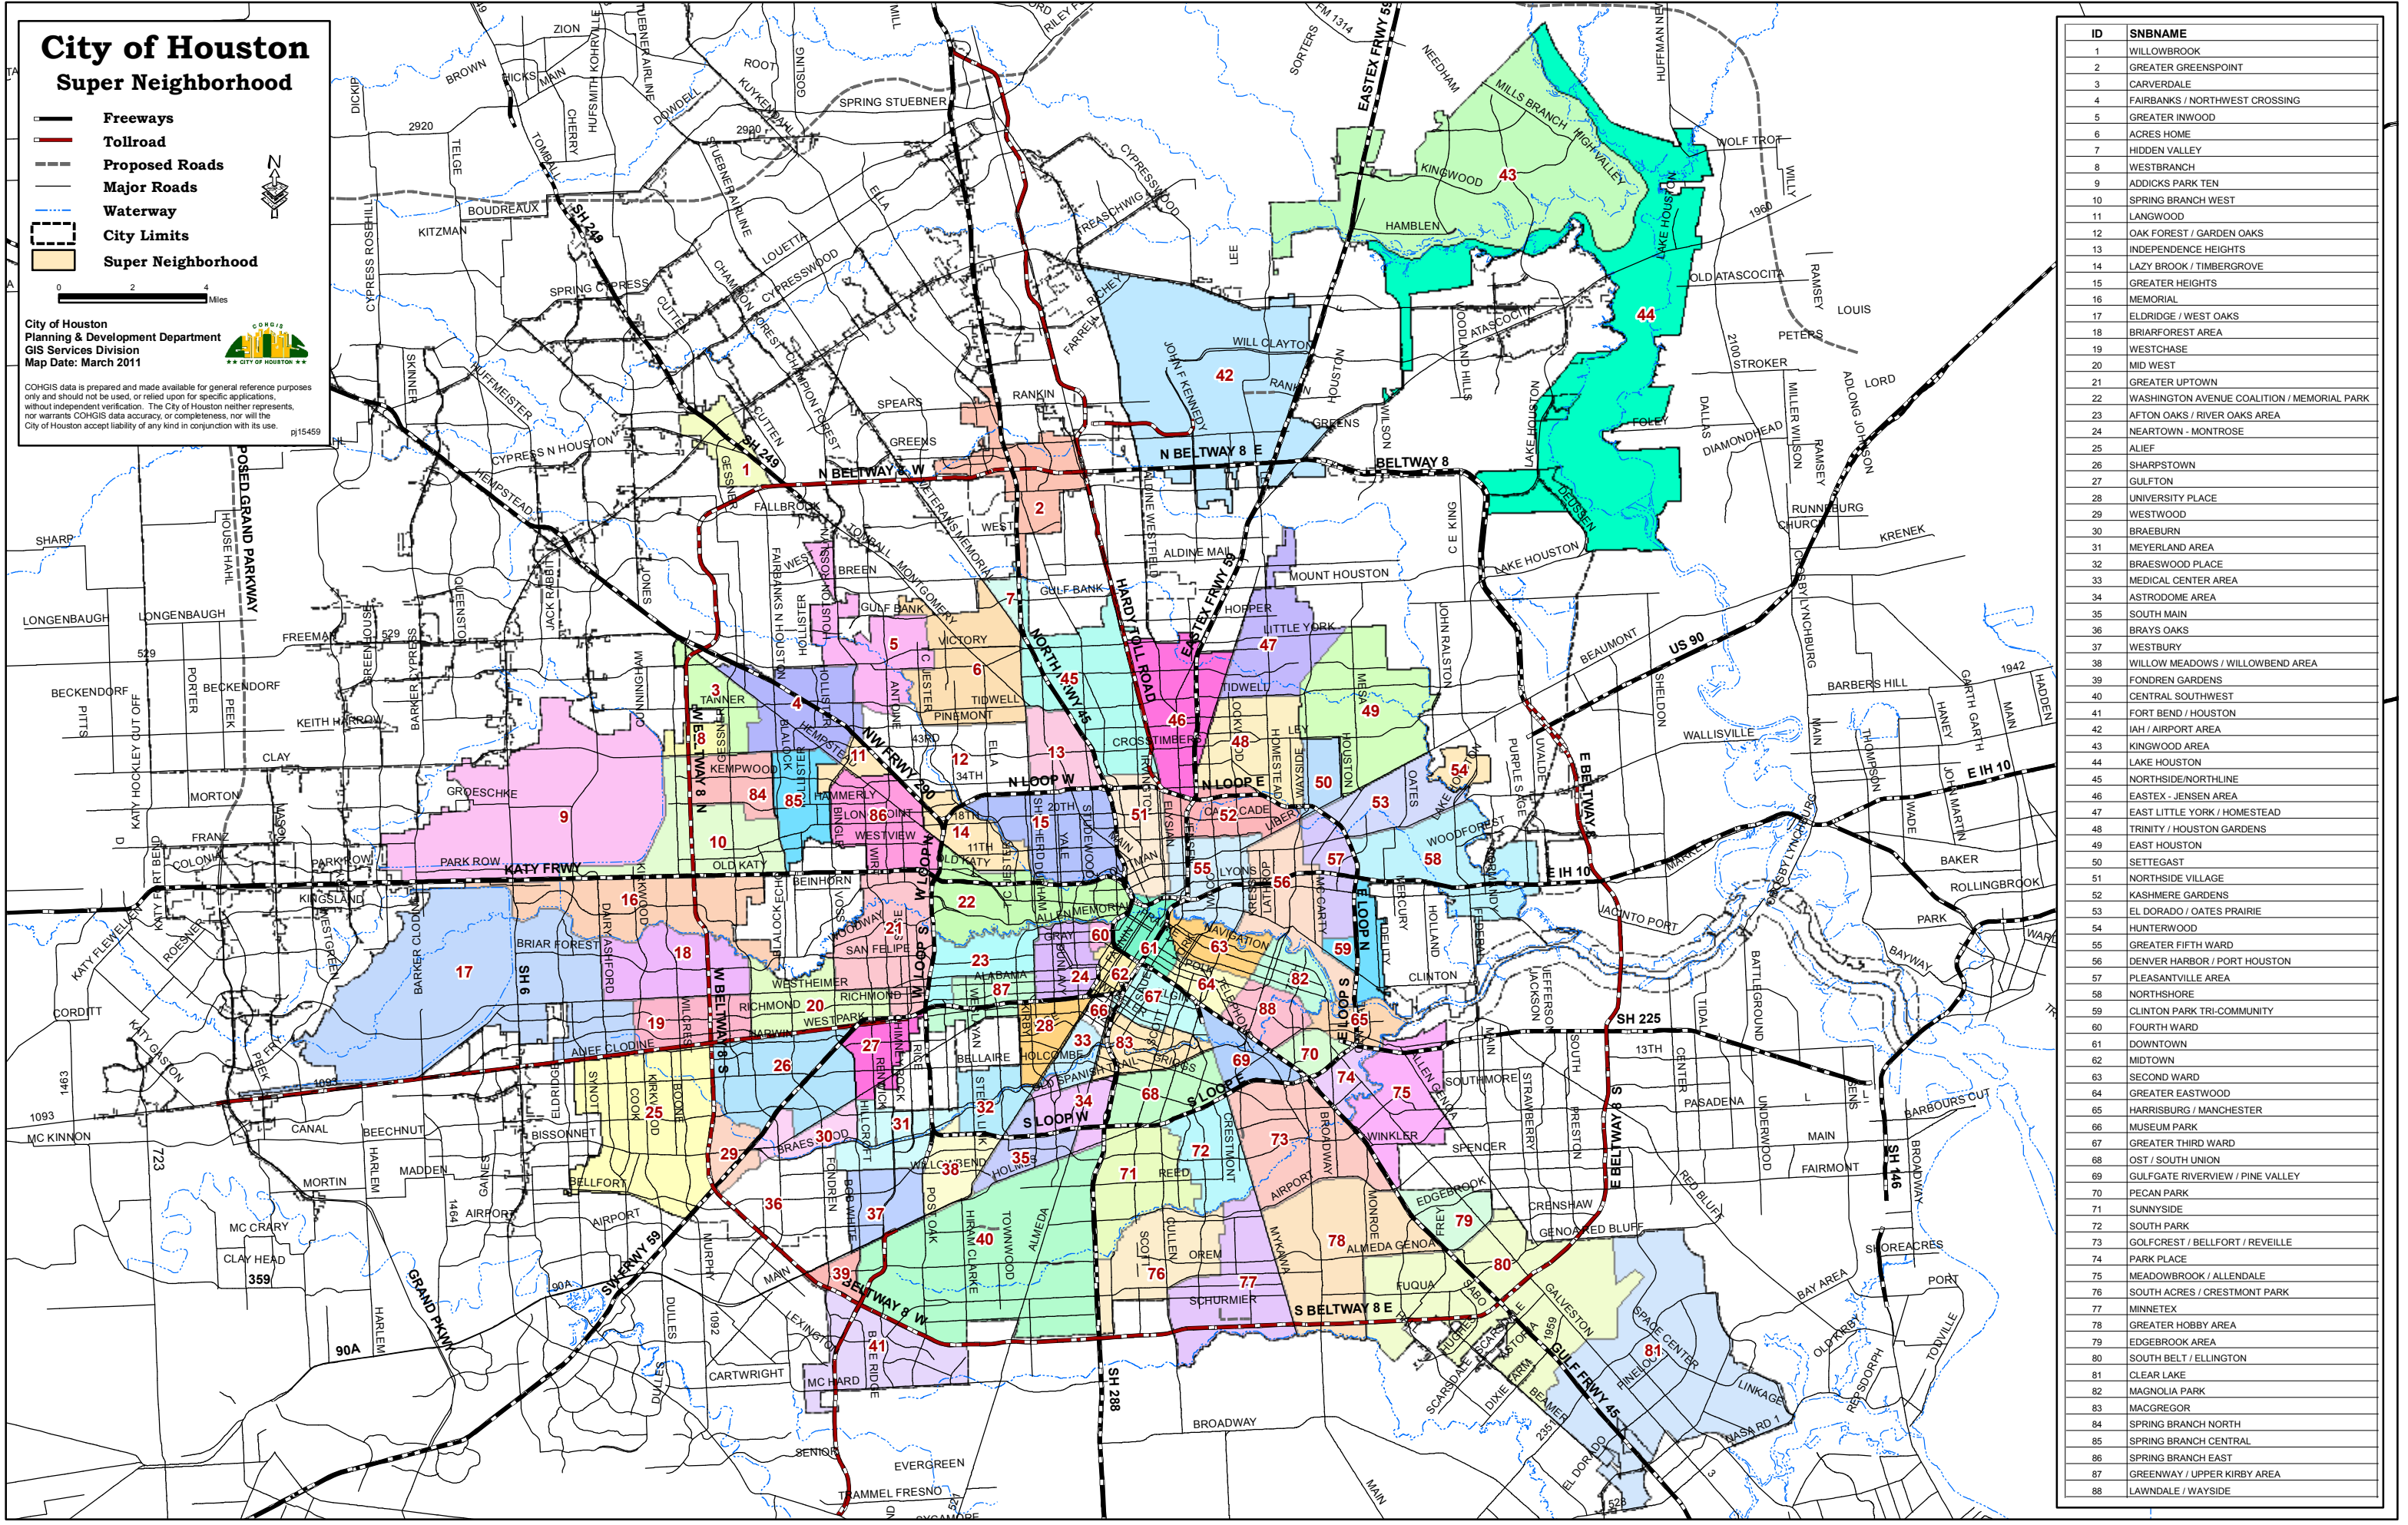

City of Houston Super Neighborhood

- Freeways
- Tollroad
- Proposed Roads
- Major Roads
- Waterway
- City Limits
- Super Neighborhood

City of Houston
Planning & Development Department
GIS Services Division
Map Date: March 2011

ID	SNBNAME
1	WILLOWBROOK
2	GREATER GREENSPRING
3	CARVERDALE
4	FAIRBANKS / NORTHWEST CROSSING
5	GREATER INWOOD
6	ACRES HOME
7	HIDDEN VALLEY
8	WESTBRANCH
9	ADDICKS PARK TEN
10	SPRING BRANCH WEST
11	LANGWOOD
12	OAK FOREST / GARDEN OAKS
13	INDEPENDENCE HEIGHTS
14	LAZY BROOK / TIMBERGROVE
15	GREATER HEIGHTS
16	MEMORIAL
17	ELDRIDGE / WEST OAKS
18	BRIARFOREST AREA
19	WESTCHASE
20	MID WEST
21	GREATER UPTOWN
22	WASHINGTON AVENUE COALITION / MEMORIAL PARK
23	AFTON OAKS / RIVER OAKS AREA
24	NEARTOWN - MONTROSE
25	ALIEF
26	SHARPSTOWN
27	GULFTON
28	UNIVERSITY PLACE
29	WESTWOOD
30	BRAEBURN
31	MEYERLAND AREA
32	BRAESWOOD PLACE
33	MEDICAL CENTER AREA
34	ASTRODOME AREA
35	SOUTH MAIN
36	BRAYS OAKS
37	WESTBURY
38	WILLOW MEADOWS / WILLOWBEND AREA
39	FONDREN GARDENS
40	CENTRAL SOUTHWEST
41	FORT BEND / HOUSTON
42	IAH / AIRPORT AREA
43	KINGWOOD AREA
44	LAKE HOUSTON
45	NORTHSIDE/NORTHLINE
46	EASTEX - JENSEN AREA
47	EAST LITTLE YORK / HOMESTEAD
48	TRINITY / HOUSTON GARDENS
49	EAST HOUSTON
50	SETTEGAST
51	NORTHSIDE VILLAGE
52	KASHMERE GARDENS
53	EL DORADO / OATES PRAIRIE
54	HUNTERWOOD
55	GREATER FIFTH WARD
56	DENVER HARBOR / PORT HOUSTON
57	PLEASANTVILLE AREA
58	NORTHSHORE
59	CLINTON PARK TRI-COMMUNITY
60	FOURTH WARD
61	DOWNTOWN
62	MIDTOWN
63	SECOND WARD
64	GREATER EASTWOOD
65	HARRISBURG / MANCHESTER
66	MUSEUM PARK
67	GREATER THIRD WARD
68	OST / SOUTH UNION
69	GULFGATE RIVERVIEW / PINE VALLEY
70	PECAN PARK
71	SUNNYSIDE
72	SOUTH PARK
73	GOLFCREST / BELLFORT / REVELLE
74	PARK PLACE
75	MEADOWBROOK / ALLENDALE
76	SOUTH ACRES / CRESTMONT PARK
77	MINNETEX
78	GREATER HOBBY AREA
79	EDGEBROOK AREA
80	SOUTH BELT / ELLINGTON
81	CLEAR LAKE
82	MAGNOLIA PARK
83	MACGREGOR
84	SPRING BRANCH NORTH
85	SPRING BRANCH CENTRAL
86	SPRING BRANCH EAST
87	GREENWAY / UPPER KIRBY AREA
88	LAWDALE / WAYSIDE